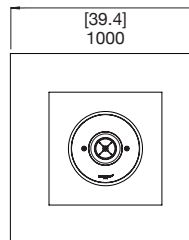

MODEL	MATERIALS	COLOURS	COMPATIBLE BURNER	VOLUME CAPACITY	HEATS ON AVERAGE	APPROX. BURN TIME	ACCESSORIES AVAILABLE
Base	Fluid™ Concrete Technology, Grade 304 Stainless Steel, Pebbles as decorative media*	Natural, Bone, Graphite or Rust	AB8	8 Litres [2.1 Gallons]	Over 60m ² [645.8ft ²] When used indoors	7 - 11 hours	Fire Screen, Protective Cover, Grid Side Table, Station Stool, Tank Stool